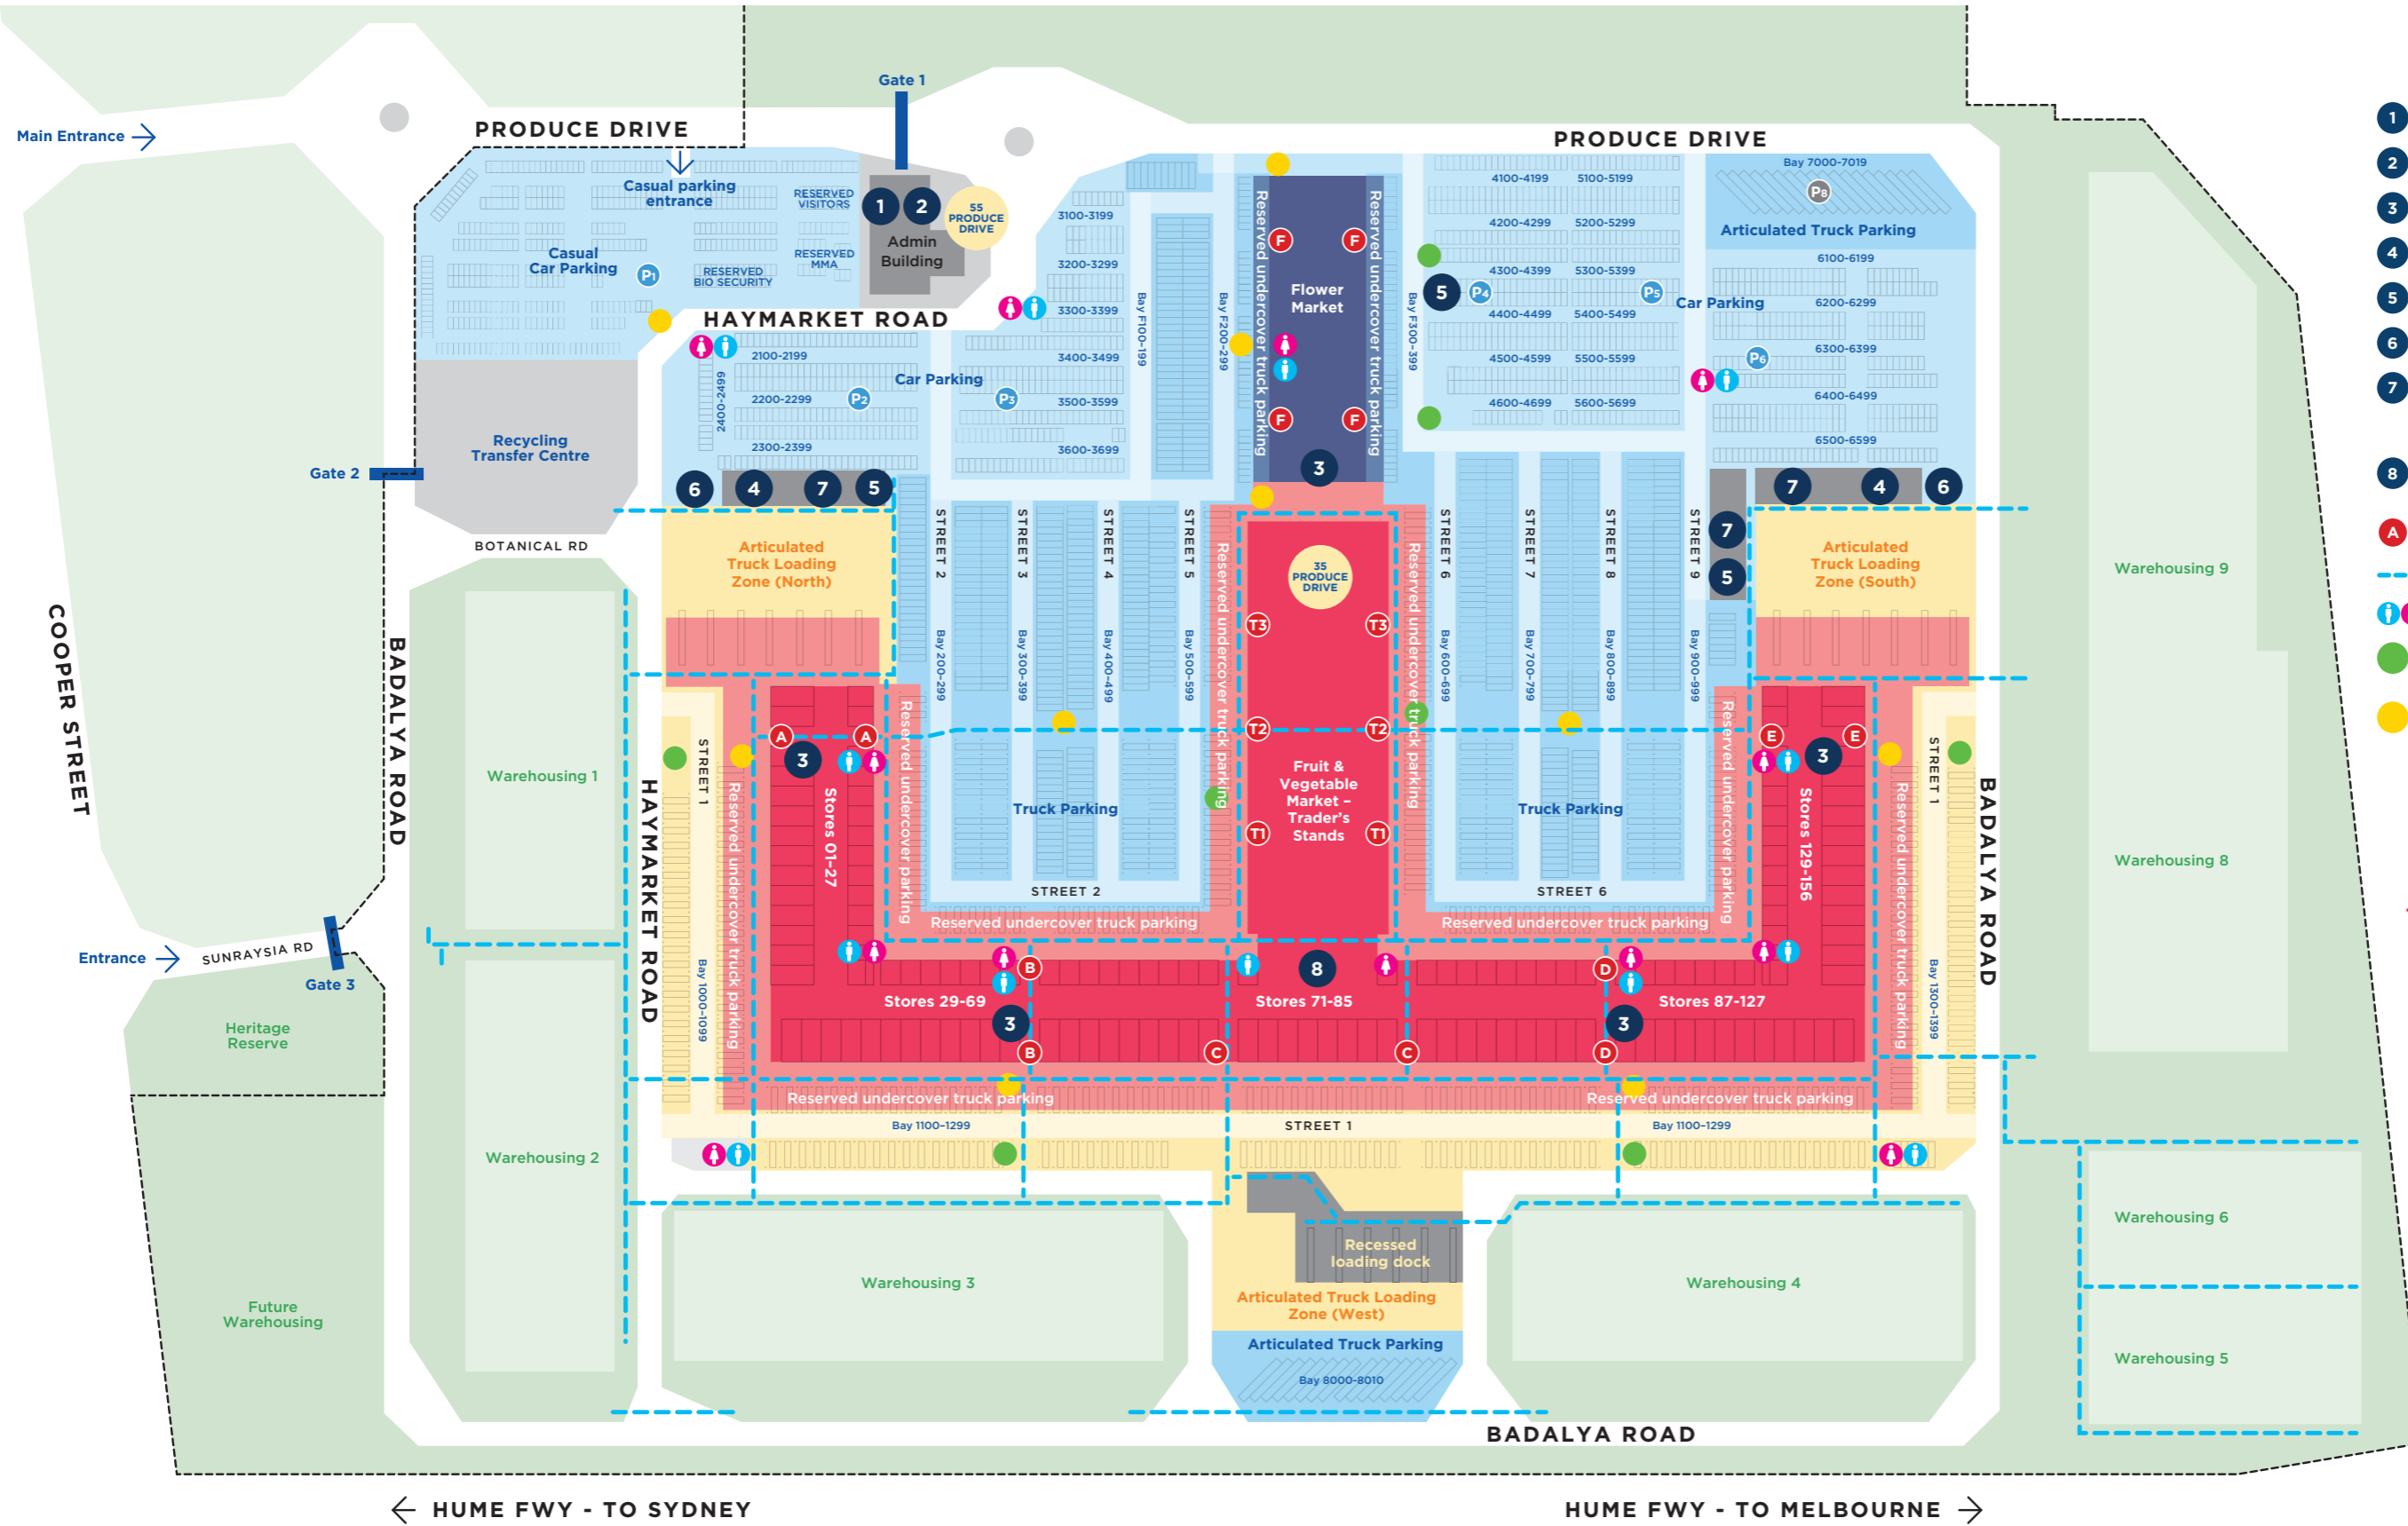

Melbourne Market Overview Map

July 2015

- 1 MMA Administration
- 2 Conference facilities
- 3 Café
- 4 Forklift maintenance
- 5 Market hire facilities
- 6 LPG Filling Stations
- 7 Forklift/electric vehicle storage & charging
- 8 Melbourne Market Customer Centre
- A Main entrances
- Main forklift routes
- T Toilets
- Satellite recycling stations
- Smoking locations