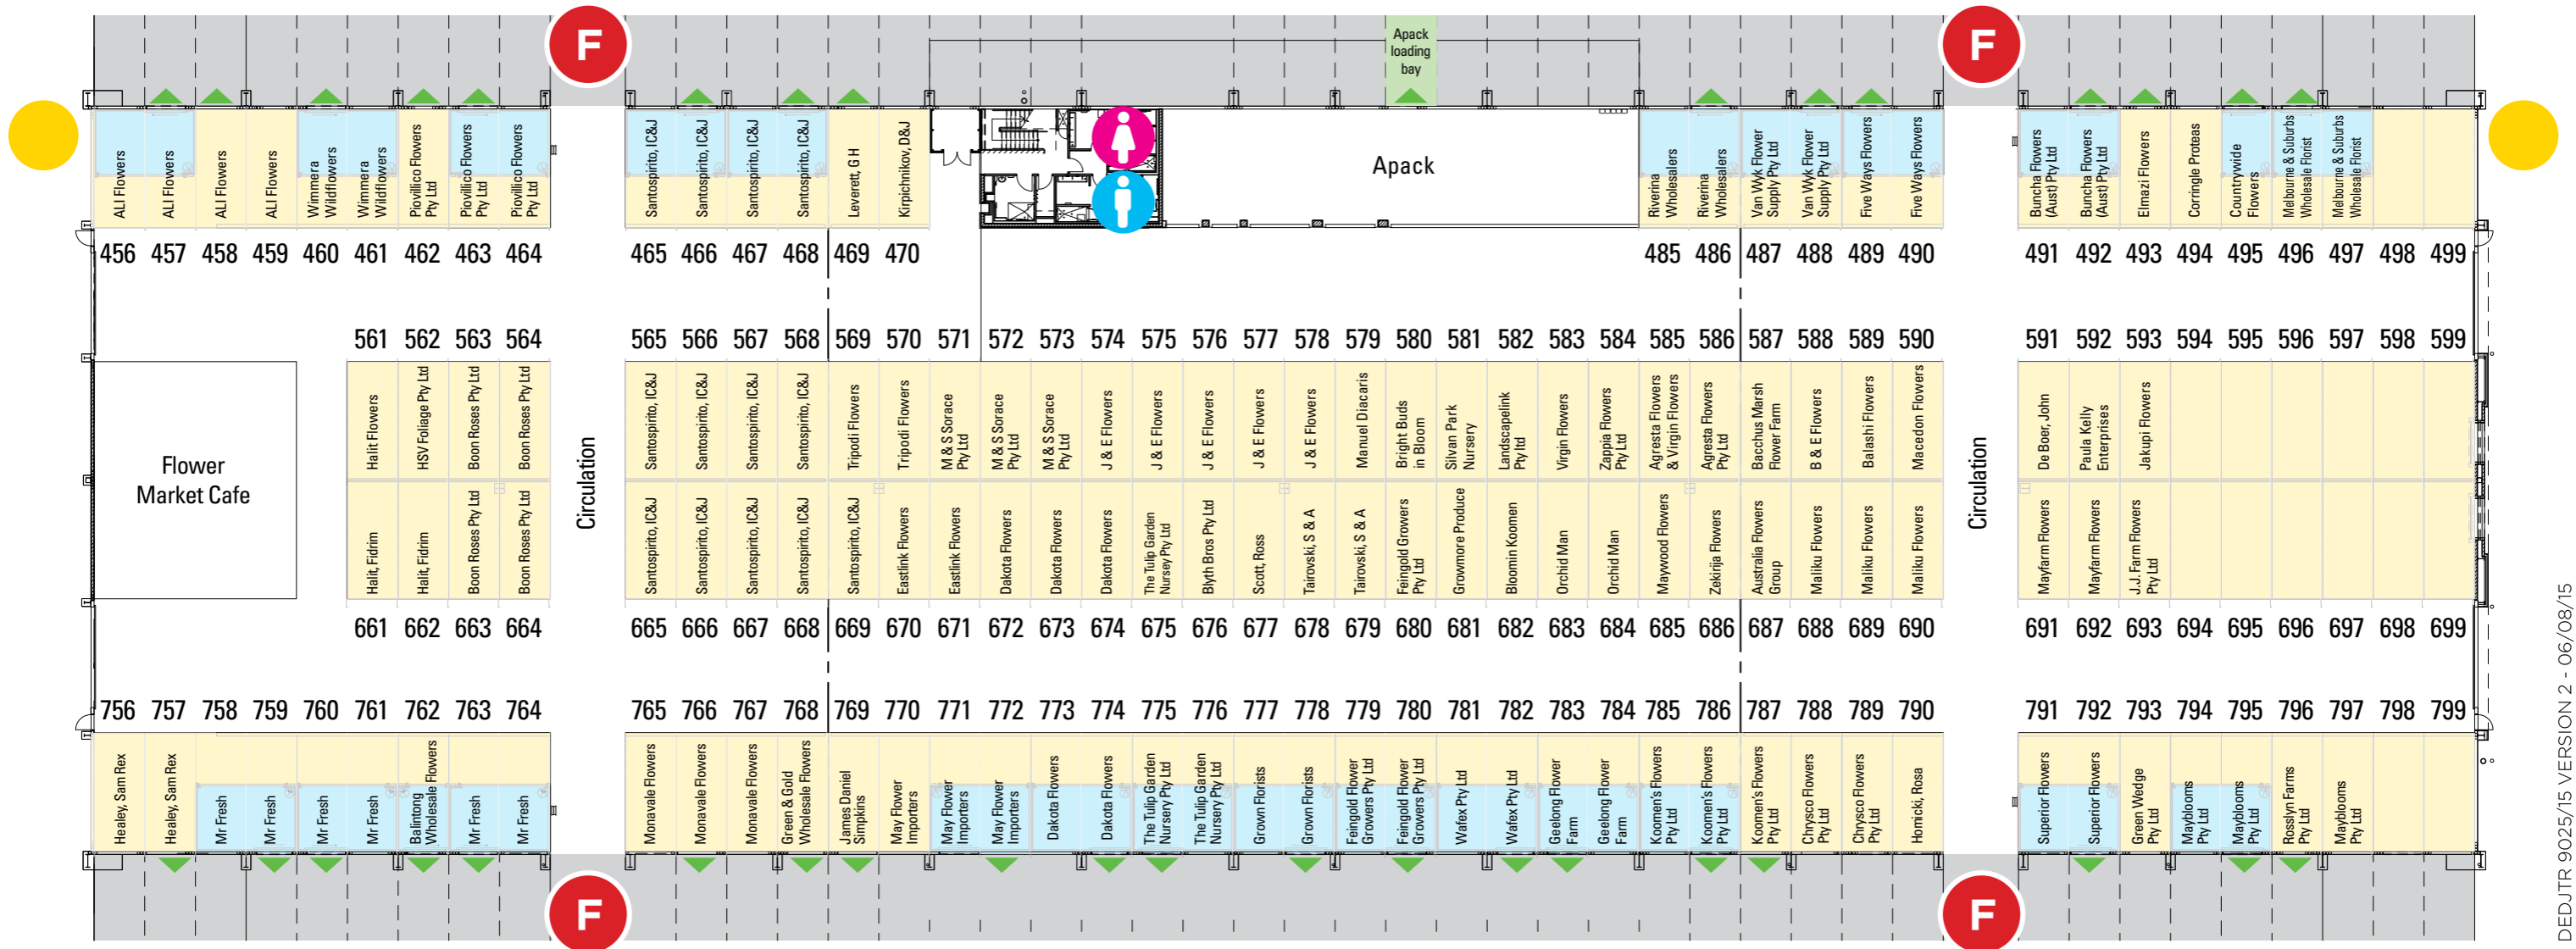

Epping Flower Market

September 2015

- Reserved parking bays
- Trading stands
- Cool rooms
- F Main entrances
- i Toilets
- Rear doors
- Smoking locations
- Pending licences

Flower Market Truck Parking ▲

◀ Fruit and Vegetable Market Trading Stands

▼ Satellite recycling station

Satellite recycling station ▼

Flower Market Car and Van Parking ▼
Market Hire