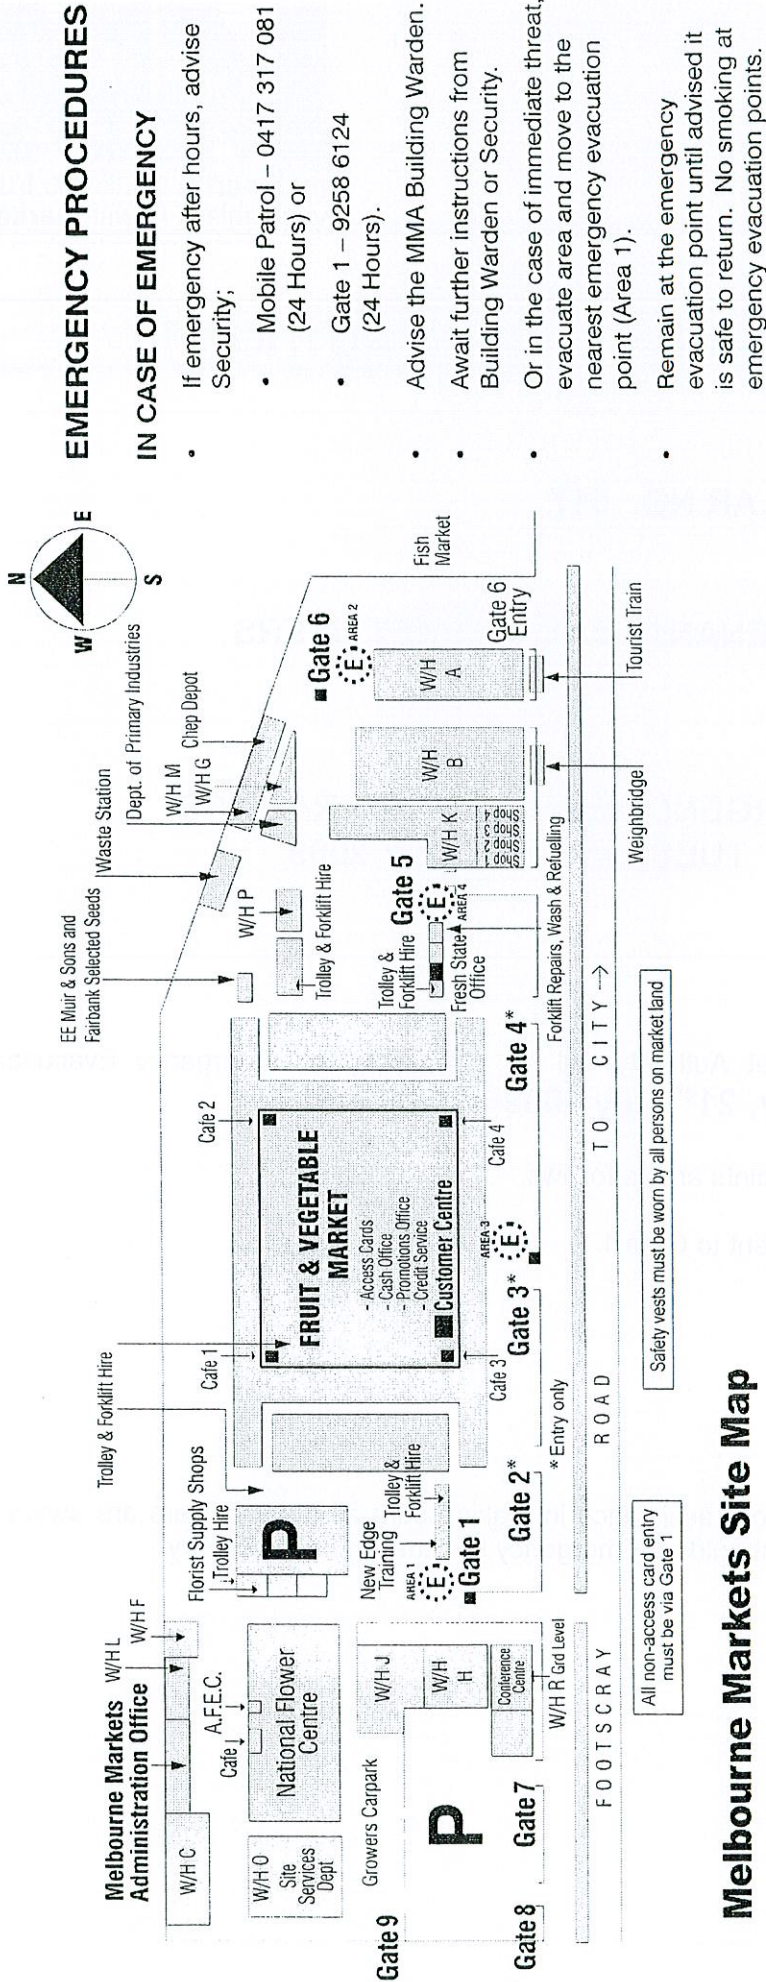

# MELBOURNE MARKET AUTHORITY EMERGENCY PROCEDURES

⊙ = Evacuation Area

## LEGEND

- AREA 1: CAR PARK - ADJACENT TO GATE 1
- AREA 2: ADJACENT TO GATE 6
- AREA 3: GATE 3
- AREA 4: GATE 5

All non-access card entry must be via Gate 1

Safety vests must be worn by all persons on market land